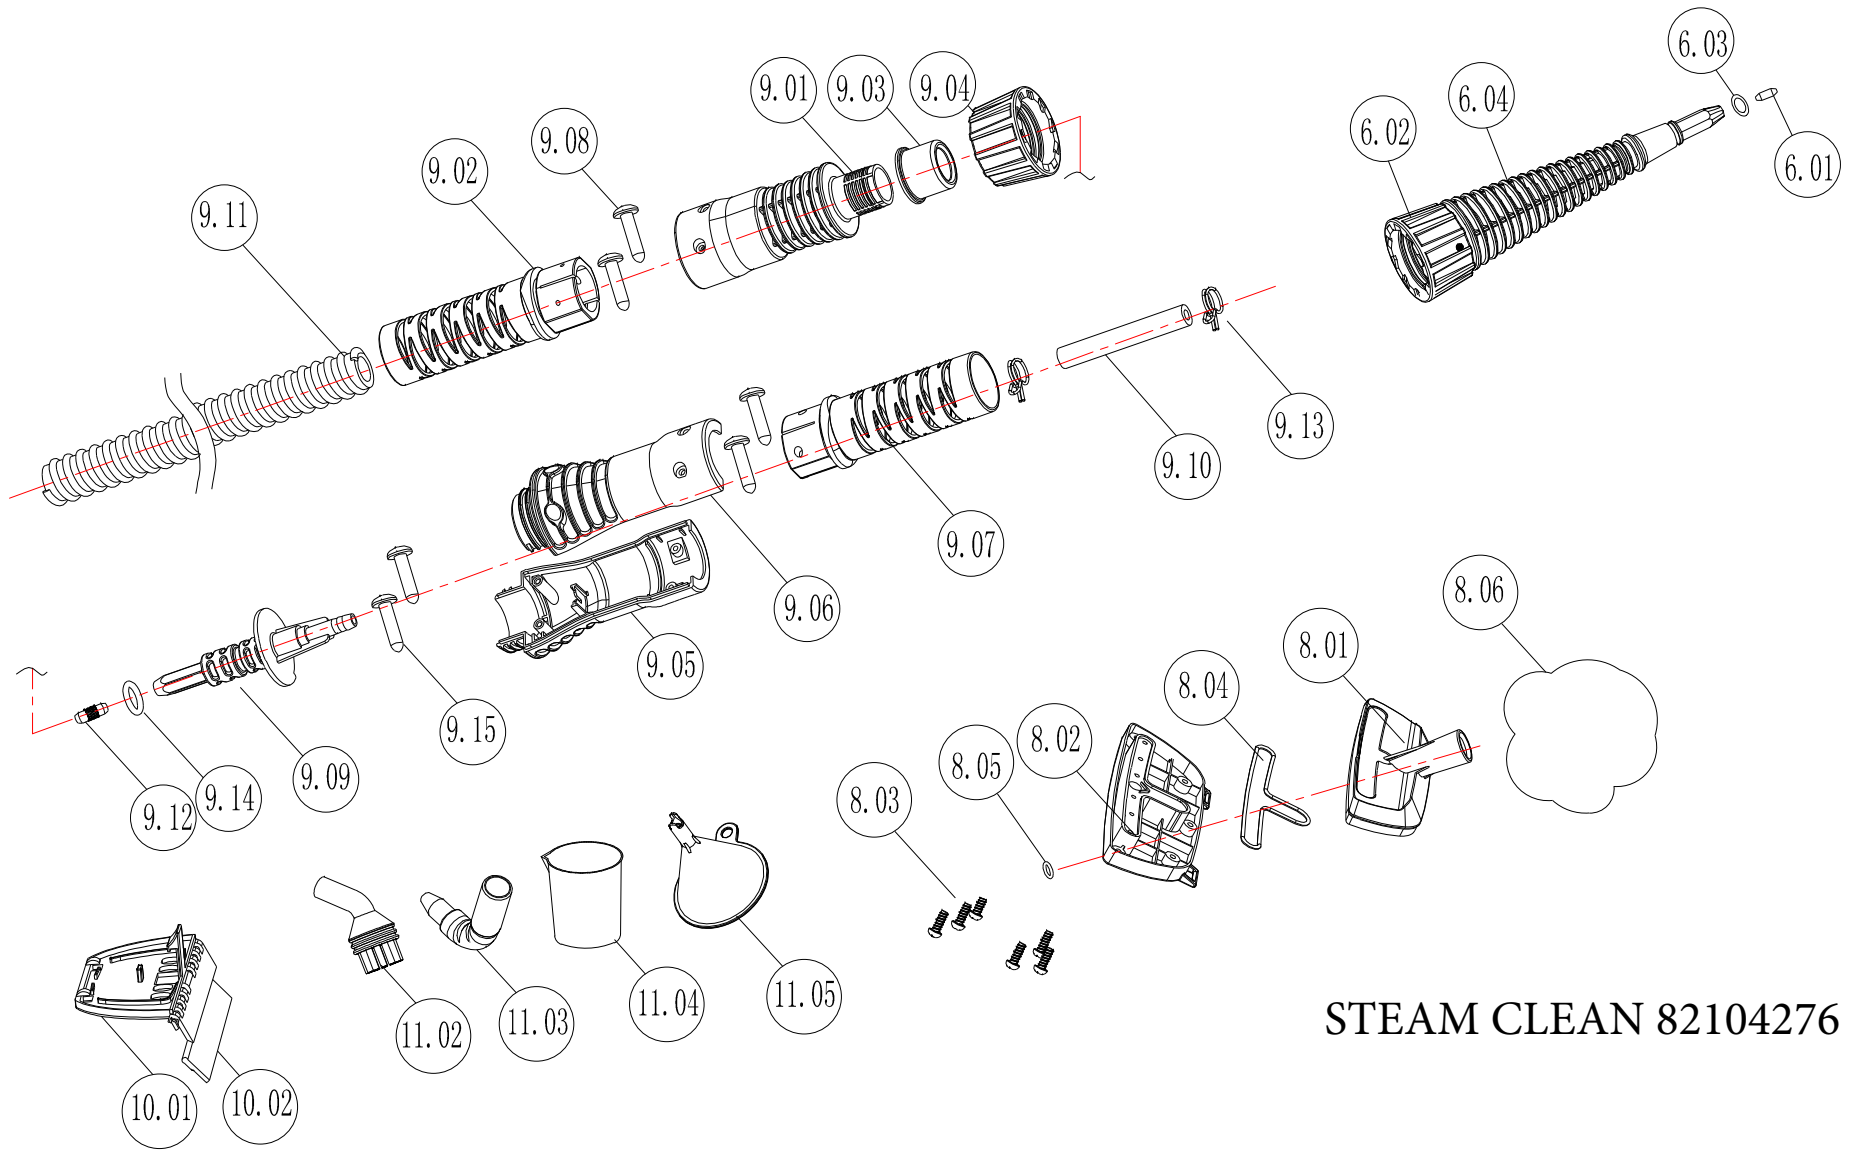

82104276 STEAMCLEAN

Code	Parts name
1	rod valve push
1.01	steam release valve hexagon nuts
1.02	steam release valve gasket
1.03	copper rod spring
1.04	copper rod sealing gasket
1.05	copper rod
1.06	copper rod o-ring
2	inner wire assembly
2.01	silicone wire (white)
2.02	silicone wire (black)
2.03	silicone wire (white)
2.04	silicone wire (yellow)
2.05	silicone wire (green)
2.06	clubfoot insert piece
2.07	clubfoot insert sheath
2.08	clubfoot insert sheath
2.09	clubfoot insert piece
2.10	clubfoot insert sheath
2.11	straight insert piece
2.12	straight insert sheath
2.13	teflon tube
2.14	copper strip1
2.15	copper strip2
2.16	thermal link
2.17	luminous diode (LED)
2.18	heat shrink tubing (black)
2.19	transparent heat shrink tubing
2.20	resistance
2.21	diode
2.22	connector (hole)
3	Boiler groupware
3.01	screw
3.02	screw nut
3.03	boiler body down
3.04	boiler o-ring
3.05	boiler body upper
3.06	boiler copper insert
3.07	boiler venthole connection head
3.08	nozzle o-ring
4	Main-body assembly
4.01	main-body left
4.02	lampshade
4.03	main-body right
4.04	safety lock
4.05	safety lock torsional spring
4.06	decorative ring
4.07	cover
4.08	empiecement
4.09	boiler shielding can
4.10	screw type fixed ring
4.11	wire pressing piece
4.12	waterproof rubber washer
4.13	ST screw
4.14	ST screw
4.15	ST screw
4.16	screw
4.17	thermal link tablet
4.18	terminal
4.19	thermostat
4.20	power cord
4.21	power cord sheath
4.22	screw
4.23	spring washer
4.24	screw
4.25	steam release button

Code	Parts name
4.26	steam release button's spring
4.27	indicator light holder
4.28	boiler holder
4.29	boiler fixed rubber
4.30	handle cover
4.31	ST screw
5	Safety valve assembly
5.01	safety valve cover
5.02	safety valve press cover
5.03	safety valve active cover
5.04	safety valve body
5.05	safety valve piston
5.06	safety valve pressure adjustable screw
5.07	safety valve core
5.08	safety valve pressure spring
5.09	safety valve reposition spring
5.10	safety valve piston o-ring
5.11	core o-ring
5.12	safety valve core o-ring
5.13	safety valve body o-ring
5.14	ST screw
6	straight nozzle assembly
6,01	nozzle insert piece
6,02	screw wrap
6,03	o-ring
6,04	straight nozzle
7	small nozzle assembly
7.01	small nozzle
7.02	small nozzle o-ring
7.03	rubber tube
7.04	clip wrap
7.05	o-ring
8	Ironing brush assembly
8,01	screw ironing brush body
8,02	ironing brush cover
8,03	ST screw
8,04	ironing brush o-ring
8,05	gas tank cover o-ring
8,06	cloth for ironing brush
9	hose assembly
9,01	screw hose connector base
9,02	hose sheath
9,03	clamp wrap
9,04	screw wrap
9,05	screw hose connector left
9,06	screw hose connector right
9,07	screw hose connector sheath
9,08	ST screw
9,09	screw pipe joint
9,10	rubber tube
9,11	hose
9,12	nozzle insert piece
9,13	clip wrap
9,14	small nozzle o-ring
9,15	ST screw
10	glass brush assembly
10,01	glass scratch board
10,02	water scratch
11	Accessories
11.01	round brush body
11.02	nylon brush assembly
11.03	bent nozzle
11.04	measuring cup
11.05	funnel

STEAM CLEAN 82104276