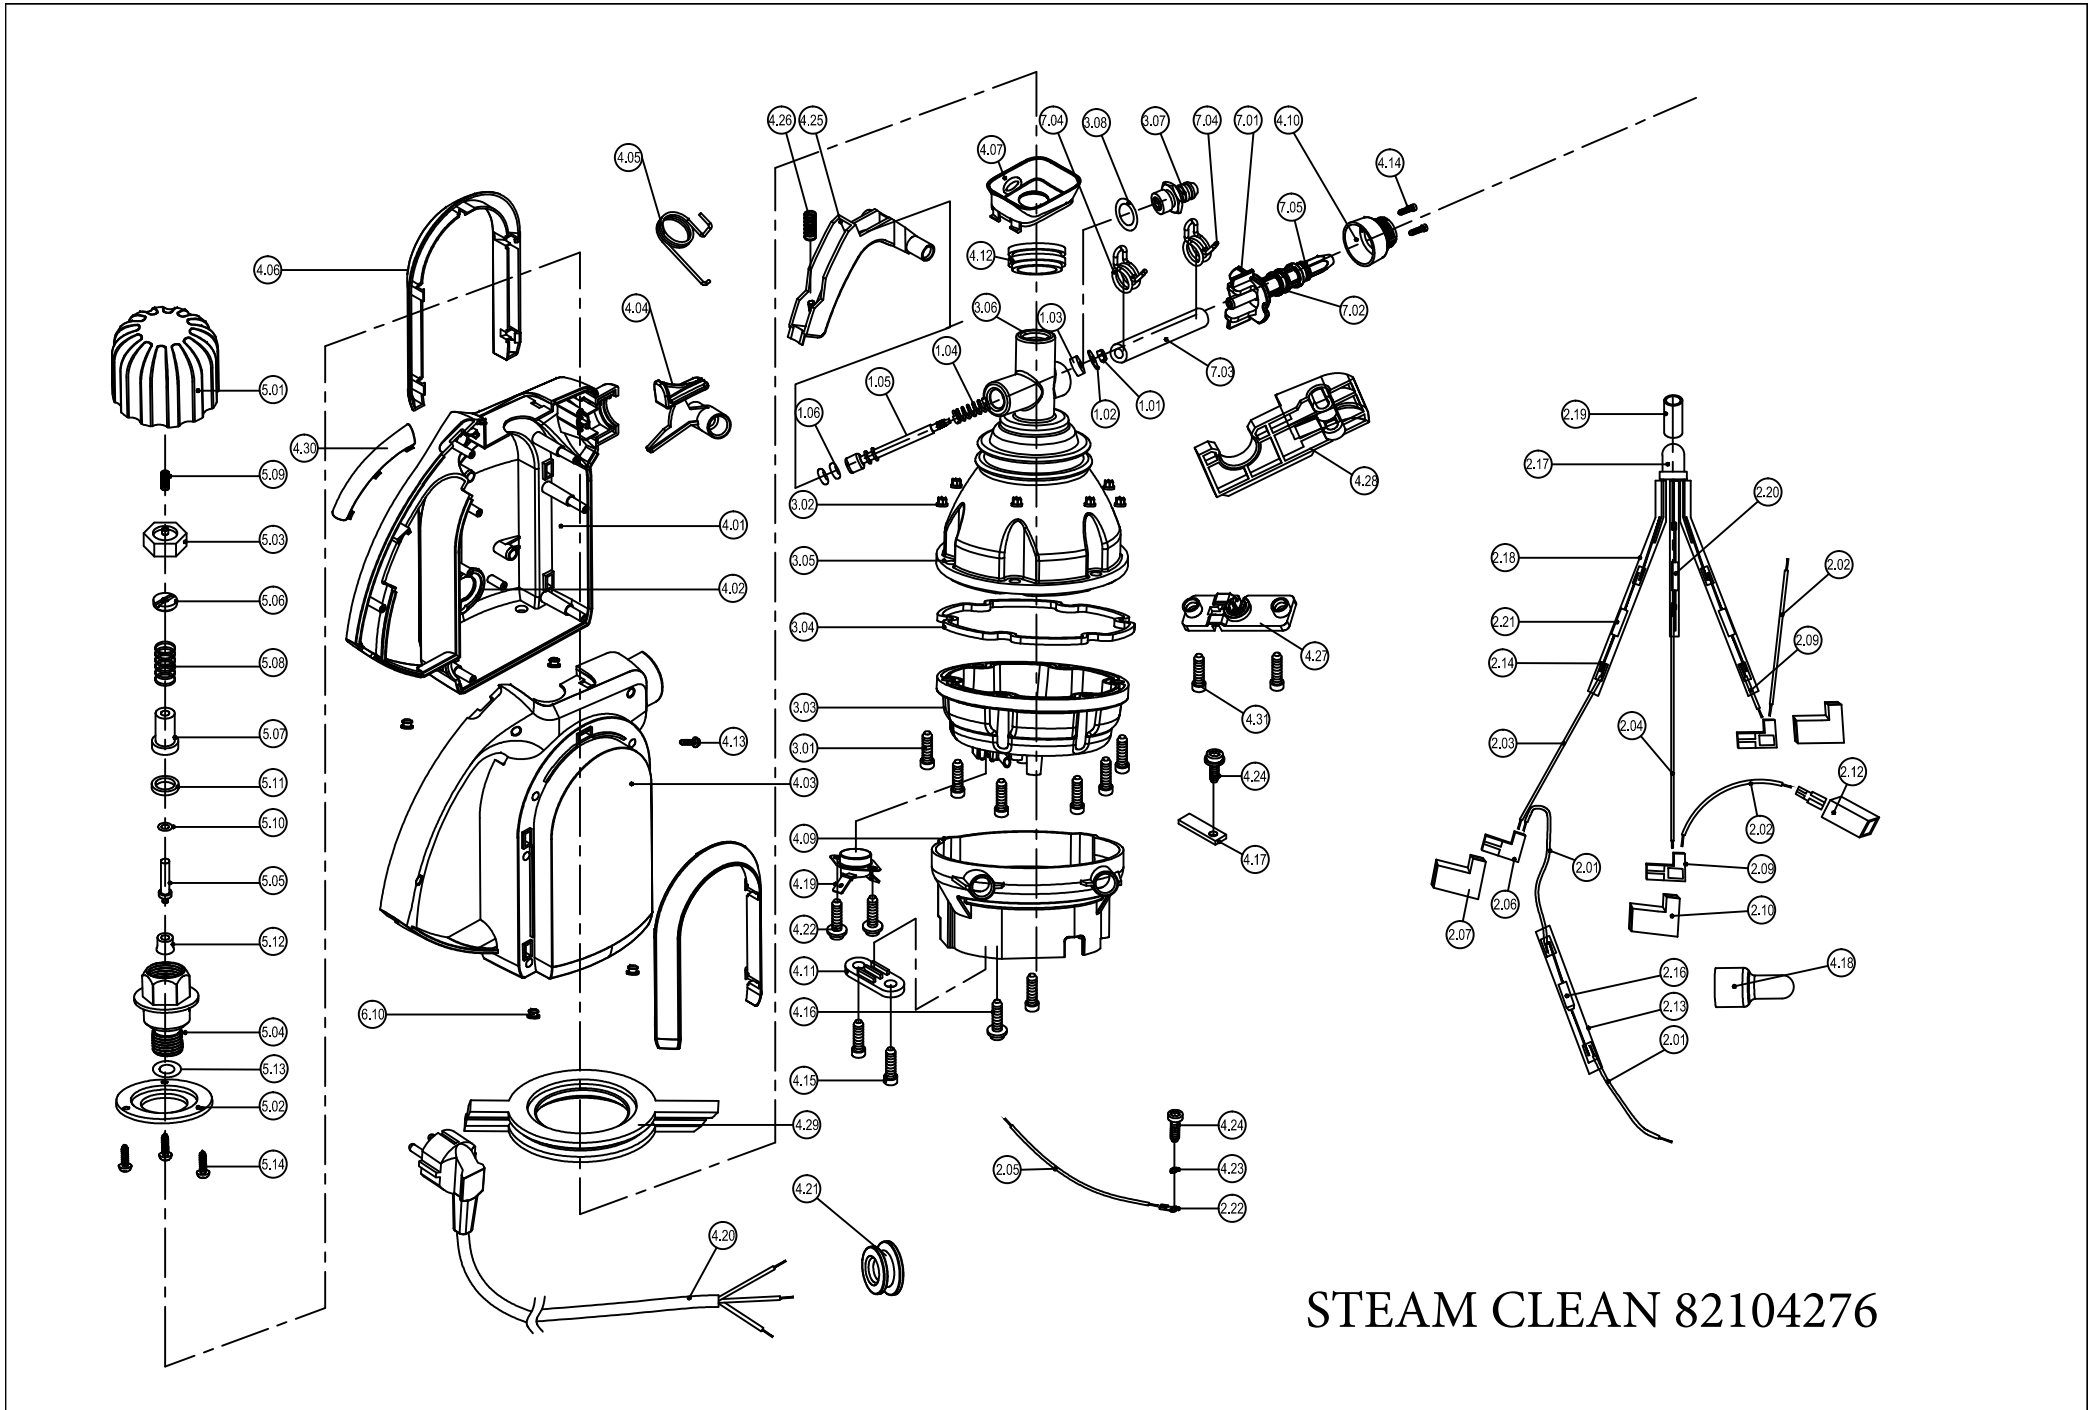

STEAM CLEAN 82104276