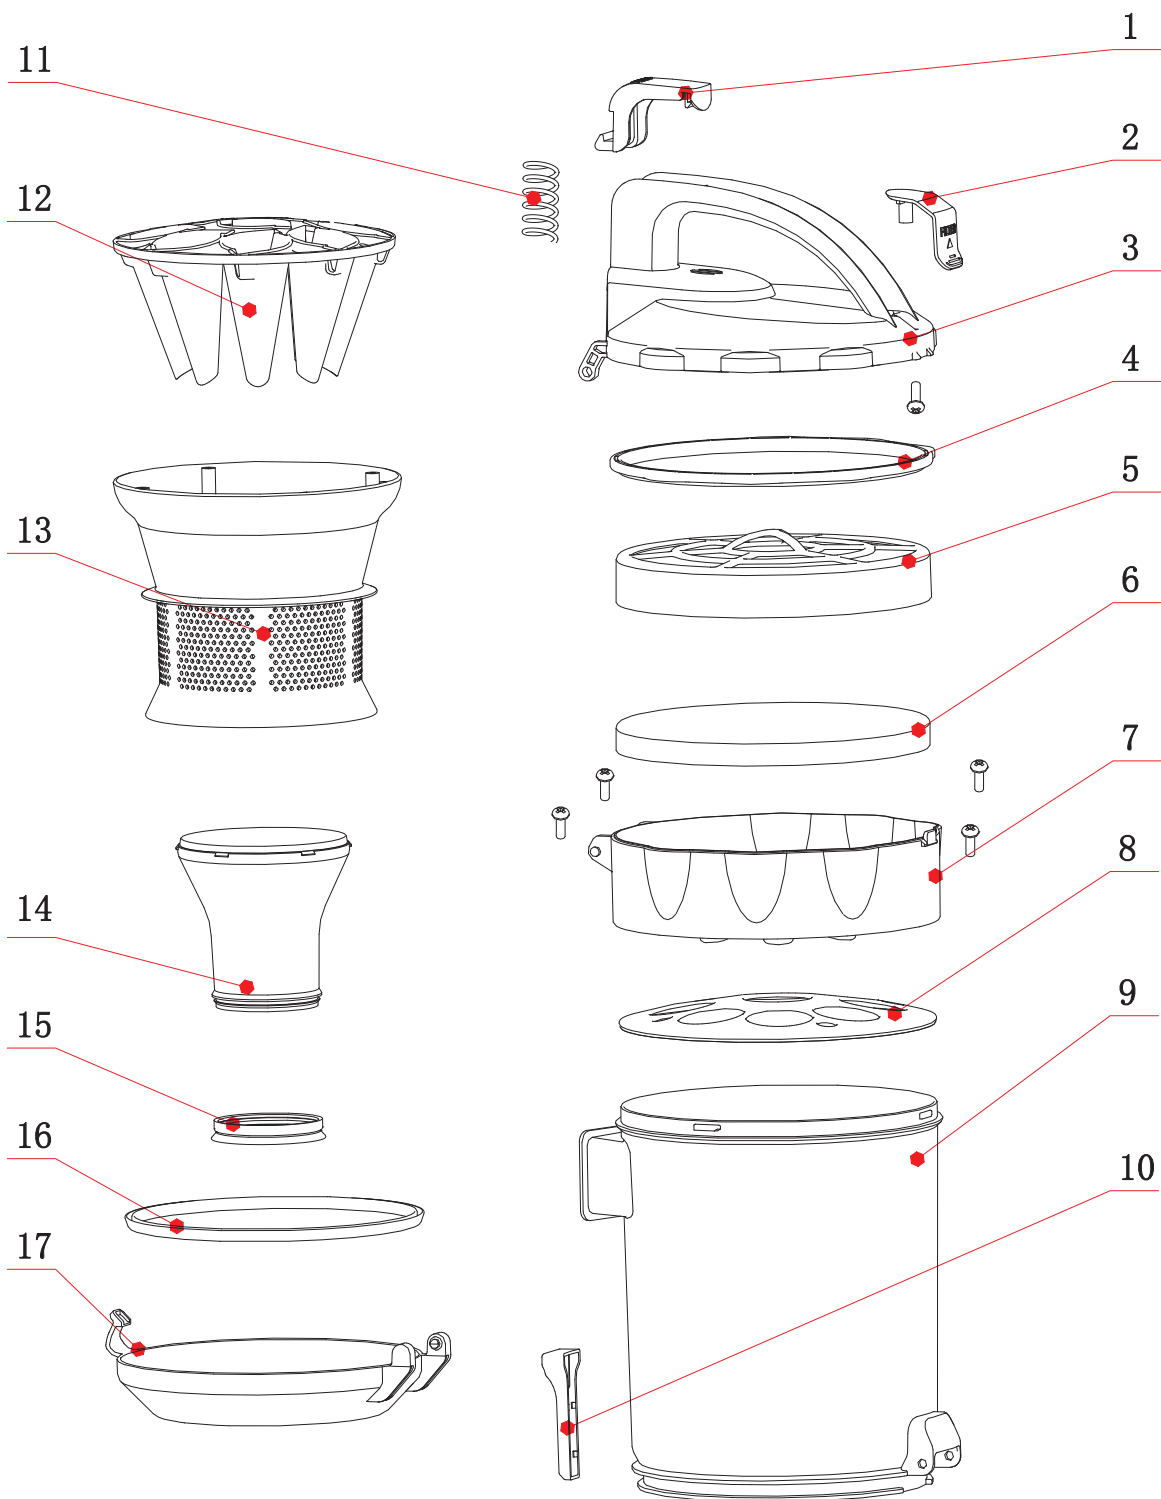

81204270 ASPIROVAC MULTICYCLONE

# 81204270 ASPIROVAC MULTICYCLONE

PARTS	
1	CORD REWINDER BUTTON
2	SWITCH BUTTON
3	BUTTON SPRING
4	SEAL RING
5	MIDDLE FRAME
6	SEAL RING
7	CONNECTOR COVER
8	DUCT TUBE
9	REAL WHEEL ASSEMBLY
10	BOTTOM
11	SUBSTANTIAL BUCKLE
12	UNIVERSAL WHEEL ASSEMBLY
13	CORD REWINDER ASSEMBLY
14	SEAL RING
15	DENOISING COTTON
16	UNDER COVER OF MOTOR
17	MOTOR CUSHION BLOCK
18	BACK DETENT RING FOR MOTOR
19	MOTOR
20	FRONT DETENT FOR MOTOR
21	WIRE ASSEMBLY
	PCB ASSEMBLY
22	WIND OUTPUT BOARD
23	HEPA FRAME FOR WIND OUTPUT
24	UPPER COVER OF MOTOR
25	SWTCH
26	WIND INPUT COVER FOR MOTOR COVER
27	FLOOR BRUSH
28	PLASTC TUBE IN TWO PARTS/TELESCOPIC METAL TUBE
29	HOSE ASSEMBLY
30	SEAL RING

81204270 ASPIROVAC MULTICYCLONE

81204270 ASPIROVAC MULTICYCLONE	
item	spare parts
1	handle button
2	cup cover button
3	cup cover
4	sealed circle
5, 6	sponge assemble
7, 8, 11, 12, 14, 15	filter system
9	cup
10	cup cutton
16	sealed circle
17	cup bottom